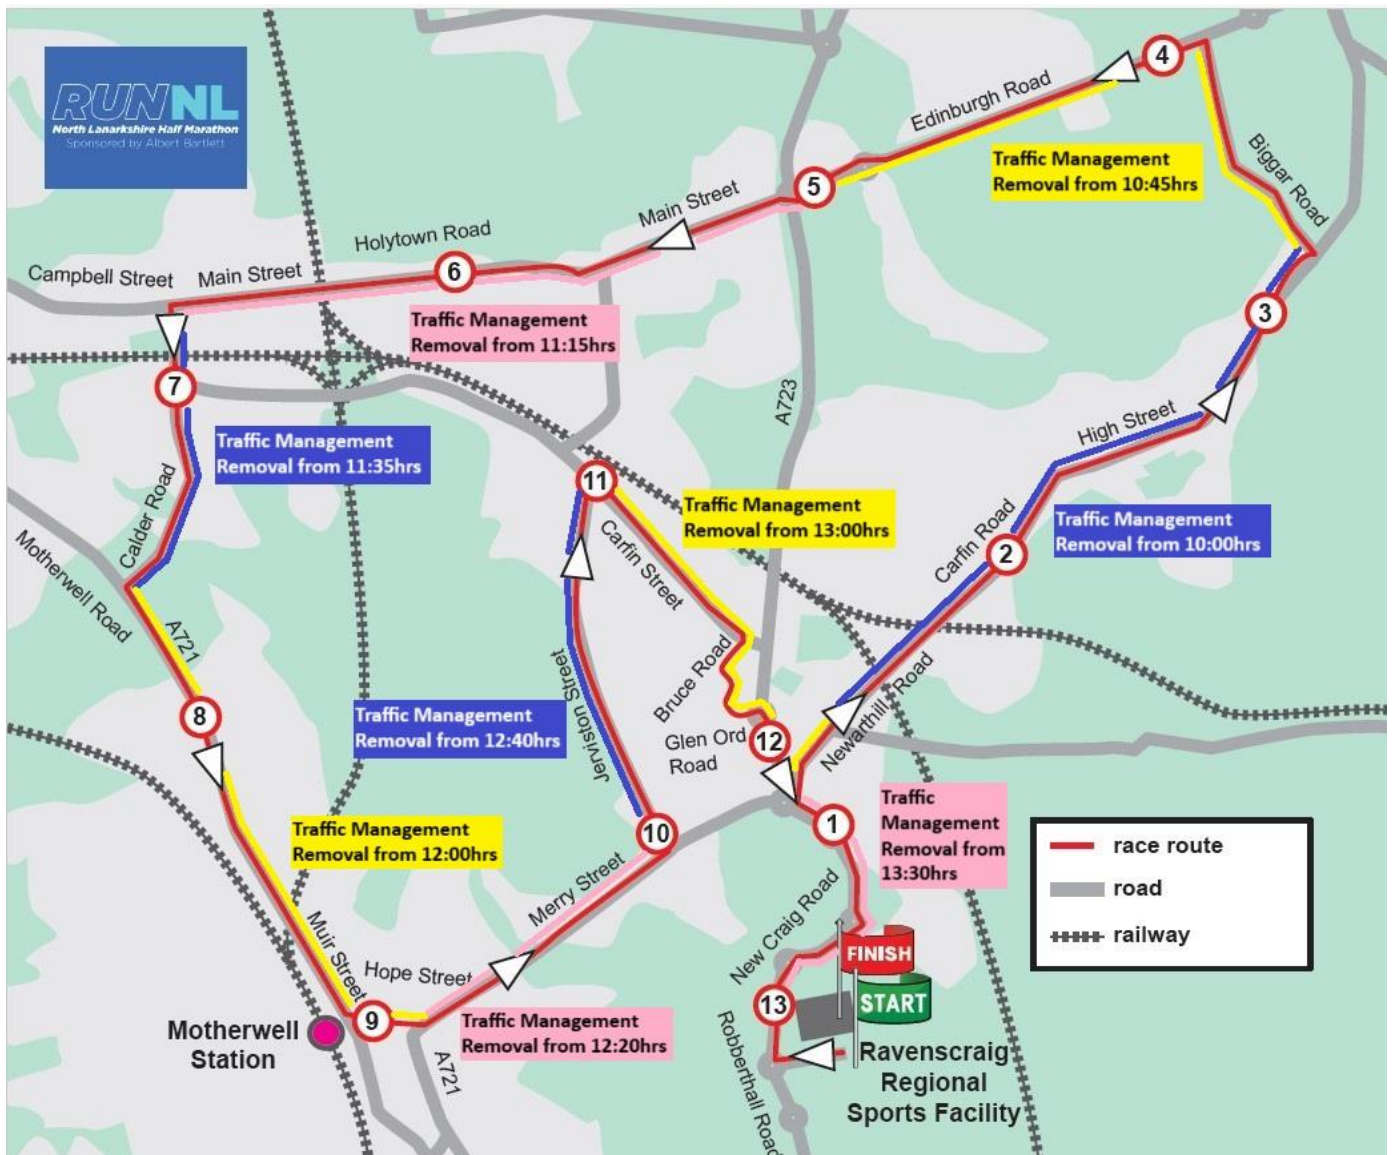

PREMISES ALONG THE EVENT ROUTE WITH DRIVEWAYS AND ACCESSES – Driveways and accesses which access onto the event space will be closed during preparations for the restrictions and for the duration of the event. **This means affected properties will not be able to enter or exit driveways and private accesses during this time.** (Closure of driveways will be lifted as part of a rolling process along event route, see map for indicative times of removal).

We are working closely with multiple agencies to minimise the disruption to residents and local businesses; however, we ask you to be prepared in advance for these major restrictions. Plans are in place to facilitate emergency and critical care access to homes which are encircled by the event route via controlled access points at appropriate locations.

Thank you in advance for your support and understanding.

Additional information about the event and other activities on the day at Ravenscraig Regional Sports Facility can be found at activenl.co.uk/half

If you have any questions about any aspect of the event, please email events@northlan.gov.uk